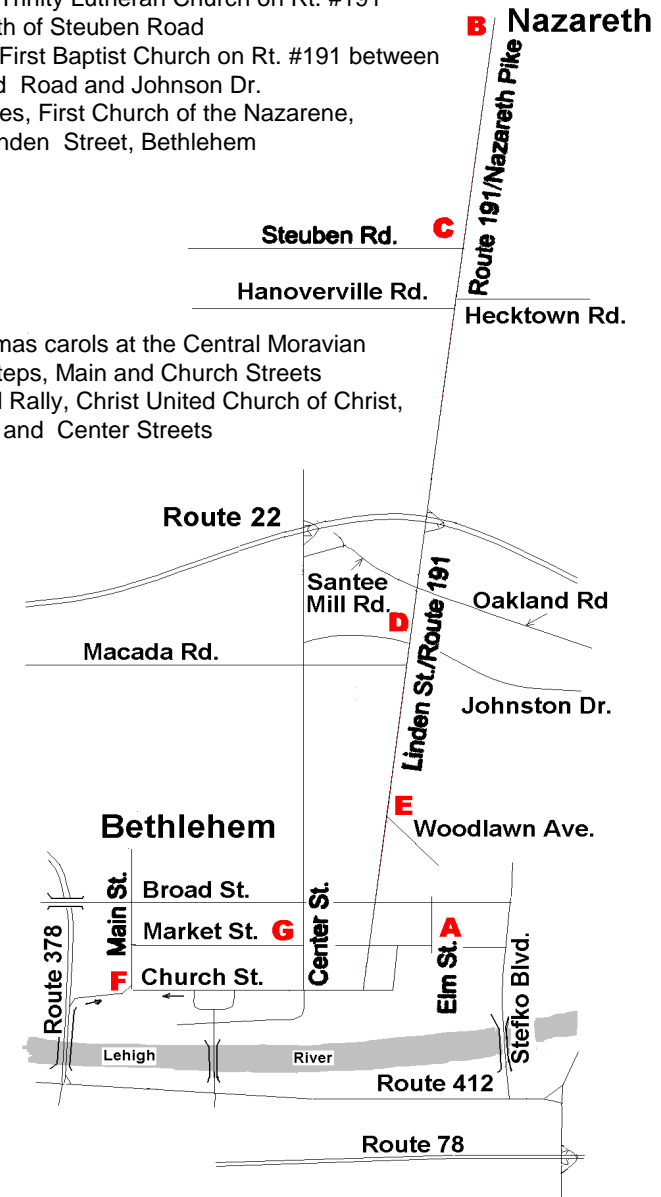

You may join at any point along the way; but keep in mind that the times listed are approximate. Dress appropriately for the weather; we walk in sun, wind, rain or snow. Persons desiring overnight lodging or for more information, call Fran Dreisbach at 610-258-7313, or the Lehigh County Conference of Churches, 534 Chew Street, Allentown, PA 18102, 610-433-6421, or visit our website:

www.peacewalk.org.

Schedule: Participants will meet in the parking lot at 520 E. Broad Street, Bethlehem (corner of Broad & Elm) before 11:00 AM. Buses will transport pilgrims to Nazareth Moravian Church on Center Square.

- A 10:45 am Buses begin leaving from Bechtel Building parking lot, (520 E. Broad Street, Bethlehem) to Nazareth
- B 12:00 Pilgrimage begins at Moravian Church, Nazareth
- C 1:15 pm Rest stop, Trinity Lutheran Church on Rt. #191 just north of Steuben Road
- D 2:30 Rest stop, First Baptist Church on Rt. #191 between Oakland Road and Johnson Dr.
- E 3:30 Light candles, First Church of the Nazarene, 1500 Linden Street, Bethlehem

- F 4:30 Sing Christmas carols at the Central Moravian Church steps, Main and Church Streets
- G 5:30 Supper and Rally, Christ United Church of Christ, Market and Center Streets

www.peacewalk.org.

(Map is not to scale)