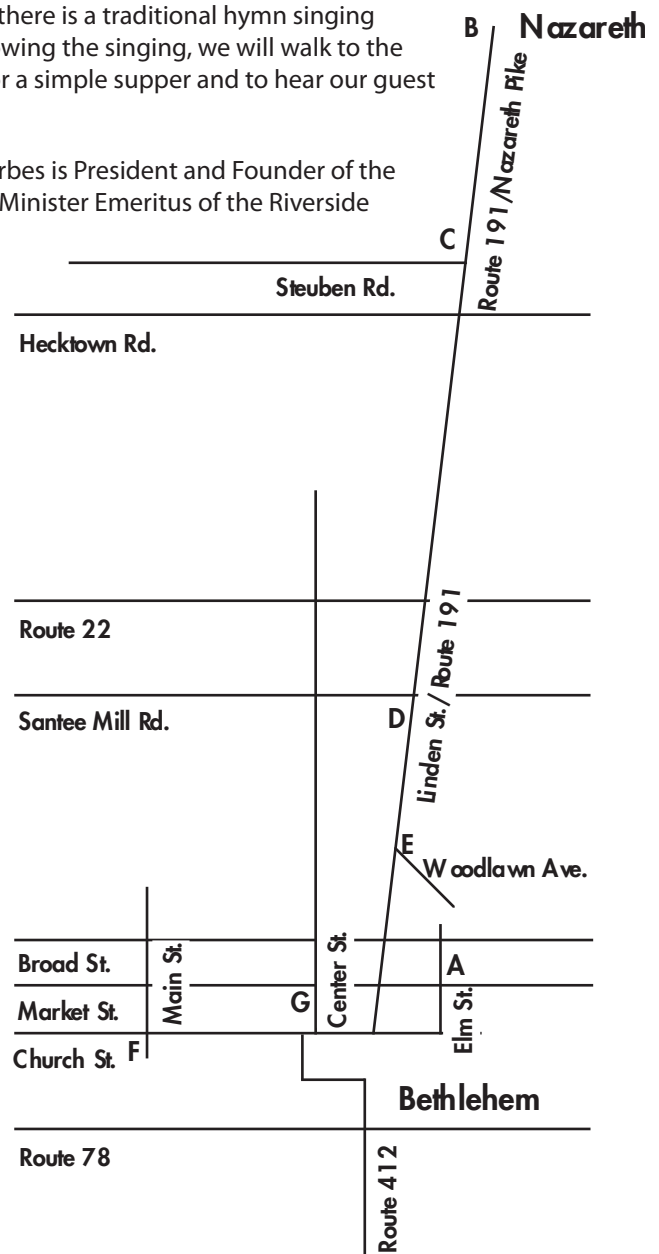

Schedule Participants will meet in the parking lot at 520 E. Broad Street, Bethlehem (corner of Broad & Elm,) before 11:00 AM. Buses will transport pilgrims to Nazareth Moravian Church on Center Square.

- A 10:45A Buses begin leaving 520 E. Broad Street (Bechtel Building, Bethlehem for Nazareth.)
- B 12:00P Pilgrimage begins at Moravian Church, Nazareth, LUNCH NOT PROVIDED
- C 1:15 Rest stop, Trinity Lutheran Church, on Rt. #191 just north of Steuben Rd.
- D 2:30 Rest stop, First Baptist Church, on Rt. #191 between Oakland Rd. and Johnson Drive
- E 3:30 Light candles, First Church of the Nazarene, 1500 Linden St., Bethlehem
- F 4:30 Singing Christmas Carols at the Central Moravian Church steps
- G 5:30 Supper and Rally, Christ United Church of Christ, Market & Center Streets

Registration To help us arrange bus transportation, please register at www.Peacewalk.org/Registration and include the names of all people coming with you. You are welcome to come even if you have not preregistered. You may join at any point along the way, but keep in mind that the times listed above are approximate. Dress appropriately for the weather; we walk in sun, wind, rain or snow. Persons desiring overnight lodging or for more information, call Fran Dreisbach at 610-258-7313, or the Lehigh County Conference of Churches, 534 Chew St., Allentown, PA 18102, 610 433 6421 or visit our website: www.peacewalk.org.

(Map is not to scale.)