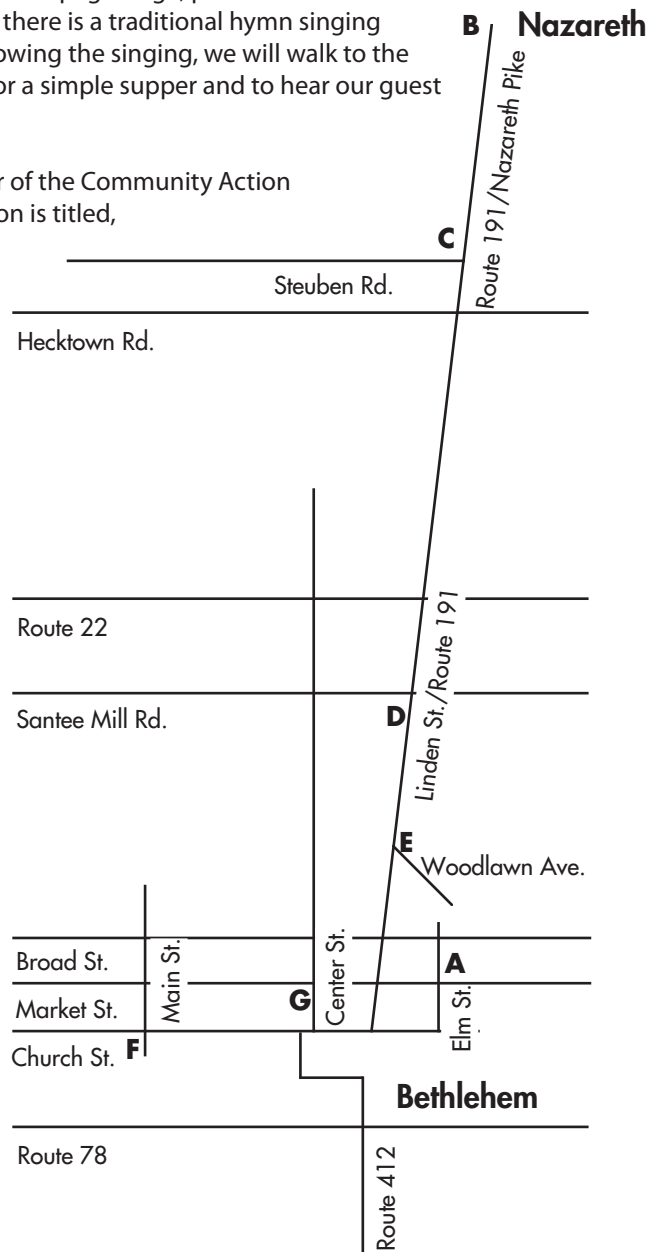

Schedule Participants will meet in the parking lot at 520 E. Broad Street, Bethlehem (corner of Broad & Elm,) before 11:00 AM. Buses will transport pilgrims to Nazareth Moravian Church on Center Square.

- A 10:45A Buses begin leaving 520 E. Broad Street (Bechtel Building, Bethlehem for Nazareth.)
- B 12:00P Pilgrimage begins at Moravian Church, Nazareth
- C 1:15 Rest stop, Trinity Lutheran Church, on Rt. #191 just north of Steuben Rd.
- D 2:30 Rest stop, First Baptist Church, on Rt. #191 between Oakland Rd. and Johnson Drive
- E 3:30 Light candles, First Church of the Nazarene, 1500 Linden St., Bethlehem
- F 4:30 Singing Christmas Carols at the Central Moravian Church steps
- G 5:30 Supper and Rally, Christ United Church of Christ, Market & Center Streets

Registration To help us arrange bus transportation, please register at www.Peacewalk.org/Registration and include the names of all people coming with you. You are welcome to come even if you have not preregistered. You may join at any point along the way, but keep in mind that the times listed above are approximate. Dress appropriately for the weather; we walk in sun, wind, rain or snow. Persons desiring overnight lodging or for more information, call Fran Dreisbach at 610-258-7313, or the Lehigh County Conference of Churches, 534 Chew St., Allentown, PA 18102, 610-435-6421 or visit our website: www.peacewalk.org.

(Map is not to scale.)